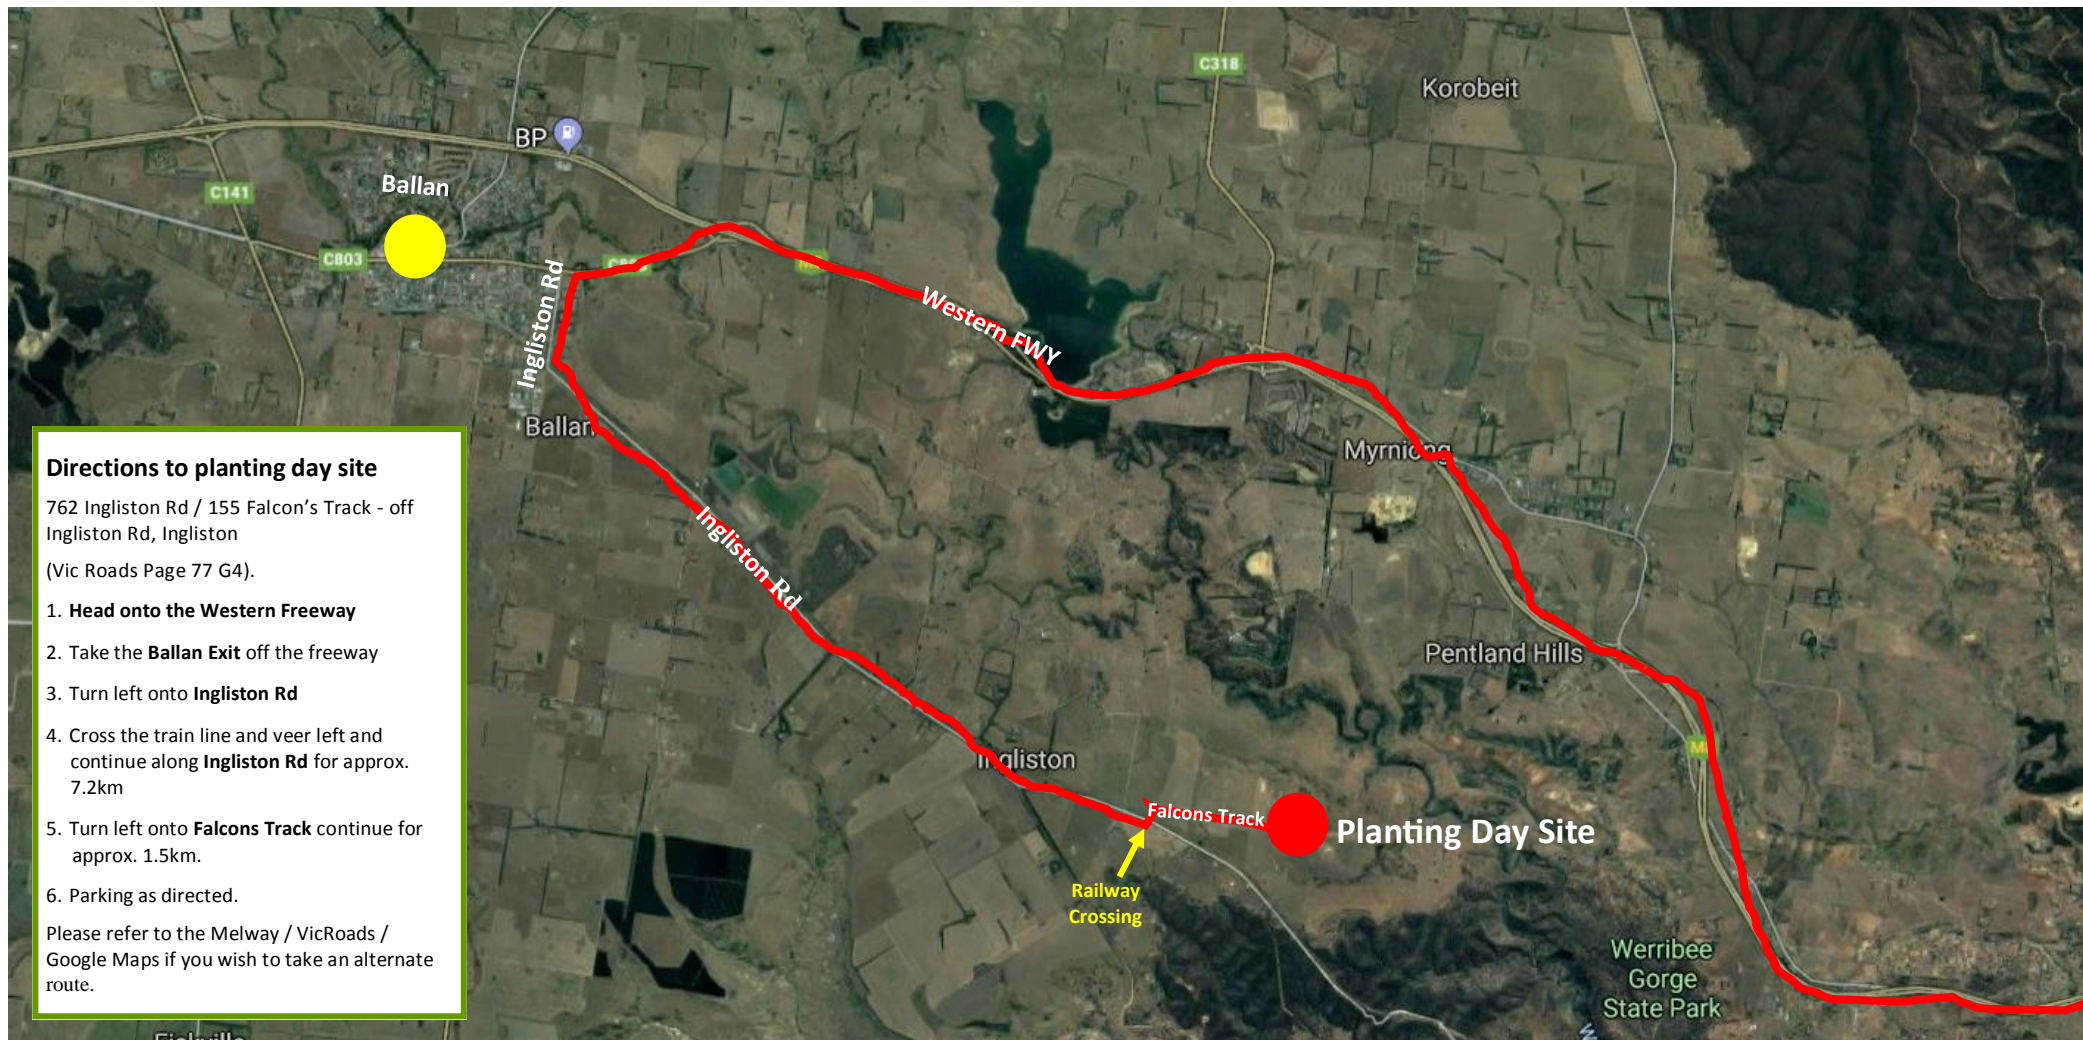

DIRECTIONAL MAP

Grow West Community Planting Day 2019 – 762 Ingliston Rd (crossover railway lines onto Falcons Track. Follow the planting signs)

PLANTING DAY PARKING MAP